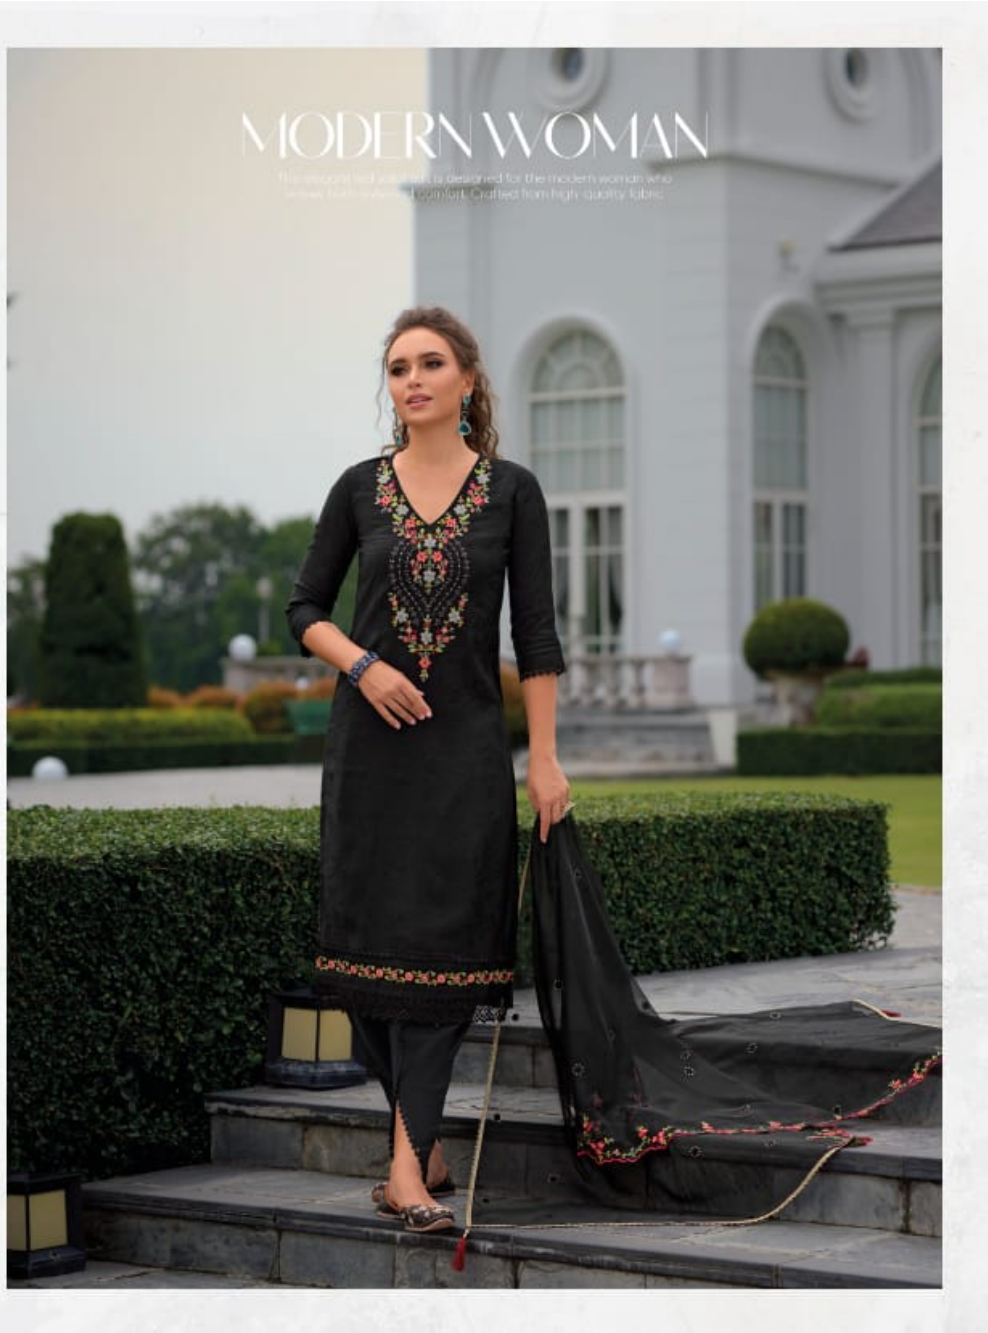

THE VIBRANT

The vibrant yellow hue adds a cheerful touch, while the comfortable fit ensures ease of movement.

LILY & LALI[®]
GULS PRIDE
A PRODUCT OF FICHO GROUP

22906

22901

22902

22903

22904

22905

22906

LILY & LALI[®]
GULS PRIDE
A PRODUCT OF MUMU GROUP

Miraan
VOL - 3

LILY&LALI[®]
GULS PRIDE
A PRODUCT OF FIONA'S GROUP

PERFECT CHOICE

This exquisite blue embroidered cotton silk suit combines elegance and comfort, making it a perfect choice for both casual and festive occasions.