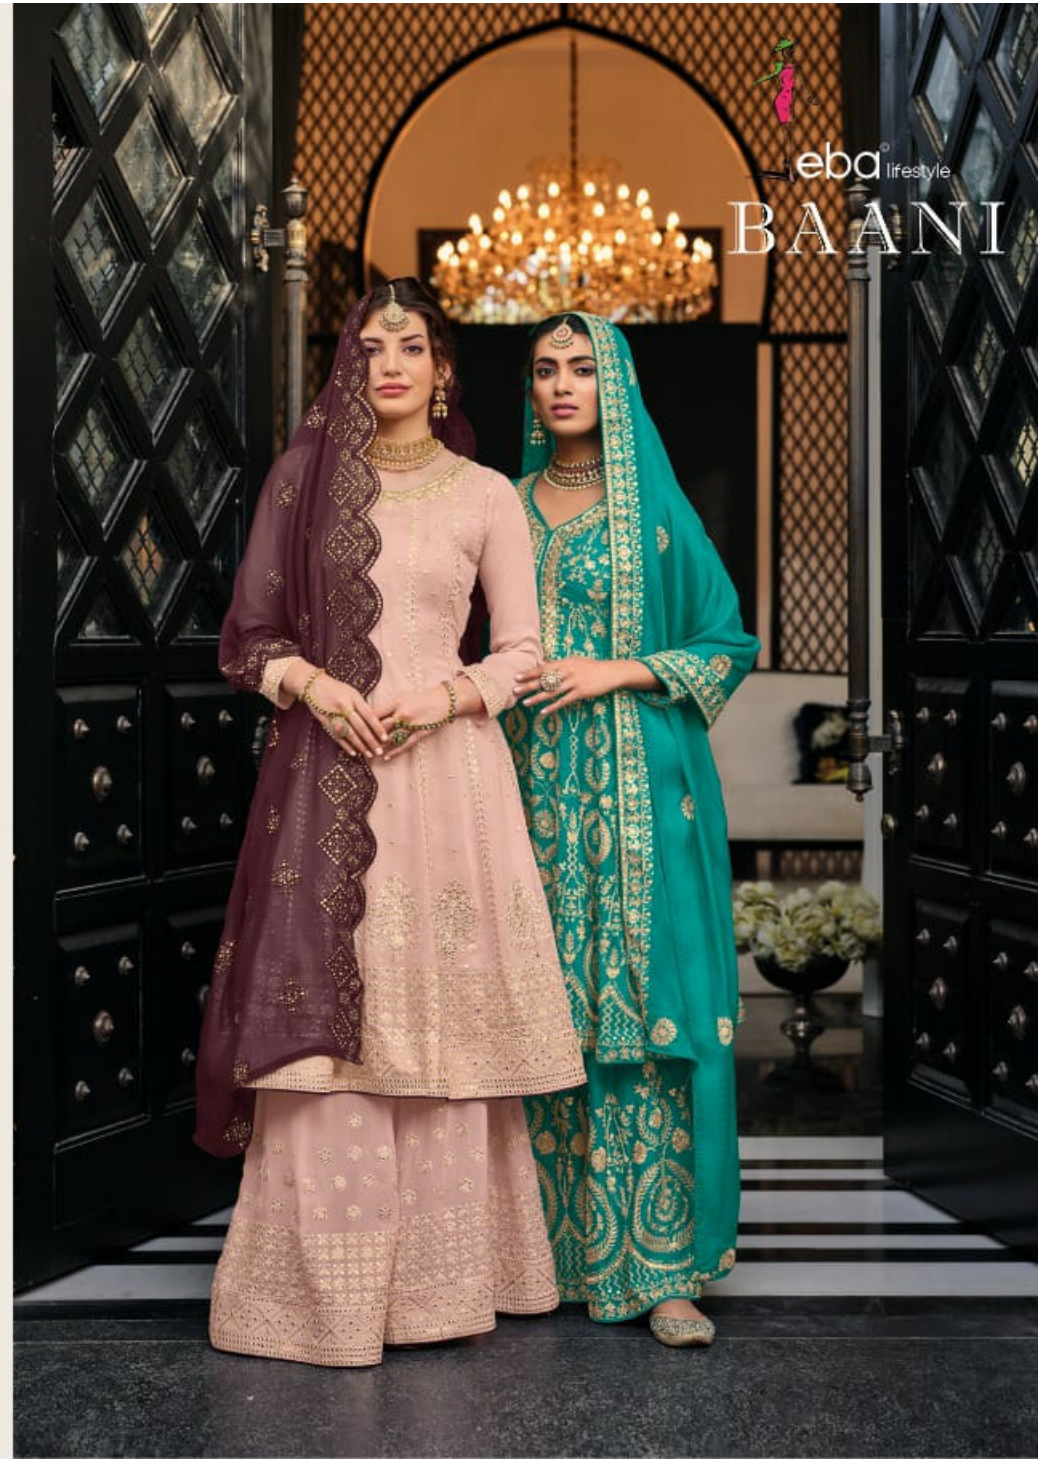

ARWIN FASHION SURAT
Eba Lifestyle

eba® lifestyle

Follow us.

- Eba lifestyle
- eba_lifestyle_
- Eba Lifestyle
- EbaLifestyle.in
- ebalifestyl@gmail.com
- 9913440747

A PRODUCT BY ARWIN FASHION SURAT

Complimentri copy not for sale

eba® lifestyle
BAANI