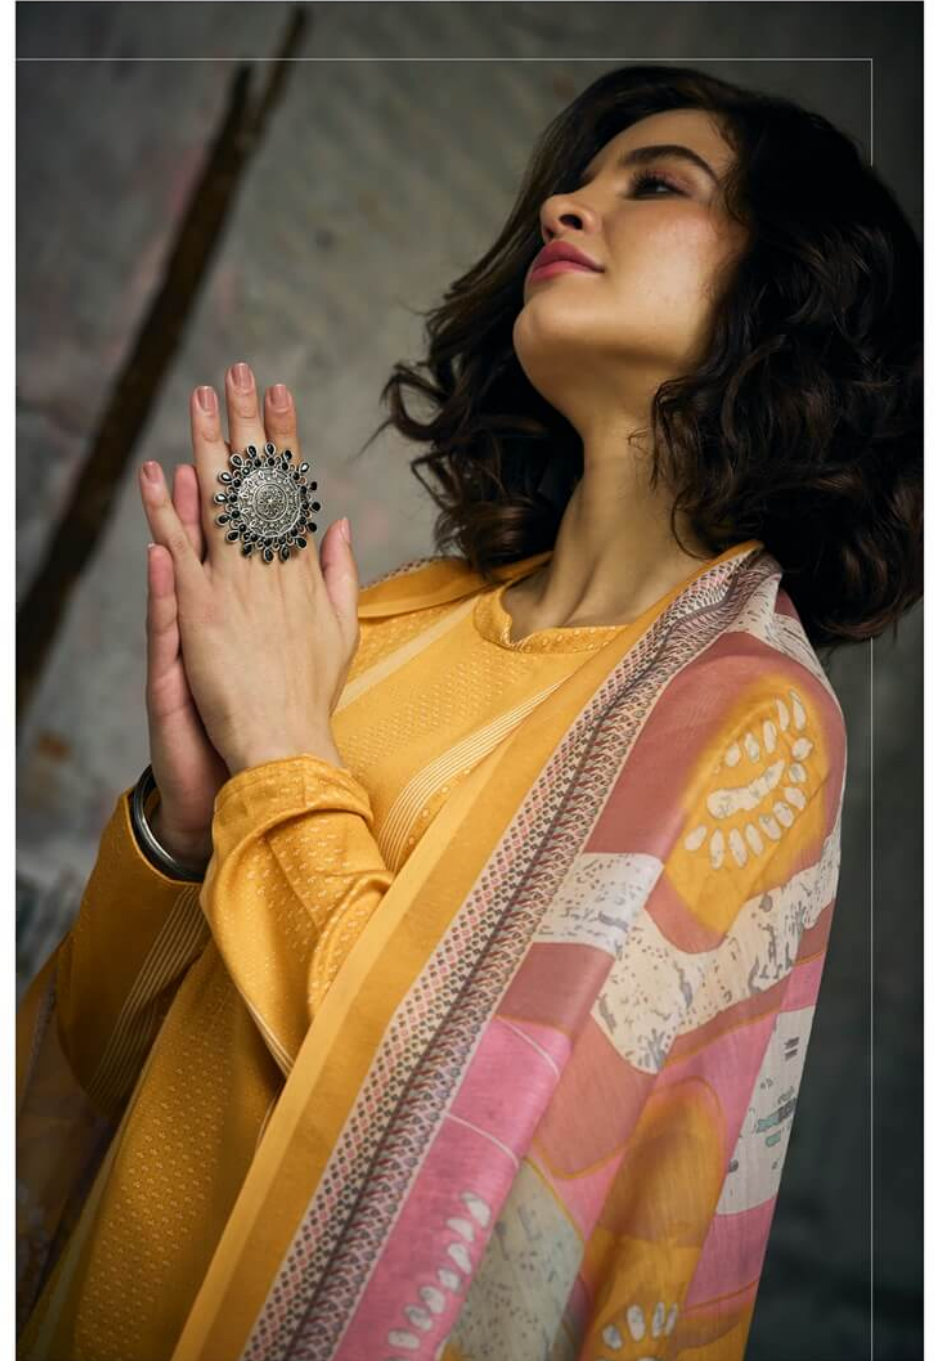

 **Sadhana**
DESIGN

Her gait knows no boundaries. Her elegance knows no limits. Her charm is a source of inspiration and wonderment across the world. Looking SIMPLY DIVINE in her matchless attire, she rules the world with her SMILE. Her admirers follow, entranced.

Her gait knows no boundaries. Her elegance knows no limits. Her charm is a source of inspiration and wonderment across the world. Looking SIMPLY DIVINE in her matchless attire, she rules the world with her SMILE. Her admirers follow, entranced.

The Worldcharmer

Sadhana

2176

2177

2178

2181

2182

2183