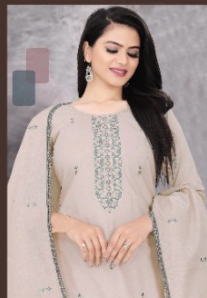

JANKEE

JANKEE

PANCH
RATNA
D.NO-18061

JANKEE

PANCH
RATNA
D.NO-18063

D.NO-18061

D.NO-18062

D.NO-18063

D.NO-18064

PANCH
RATNA

TOP: HEAVY COTTON ALL OVER WITH WORK
DUPATTA: HEAVY MAL. COTTON WORK WITH FANCY BORDER

PANCH
RATNA

JANKEE