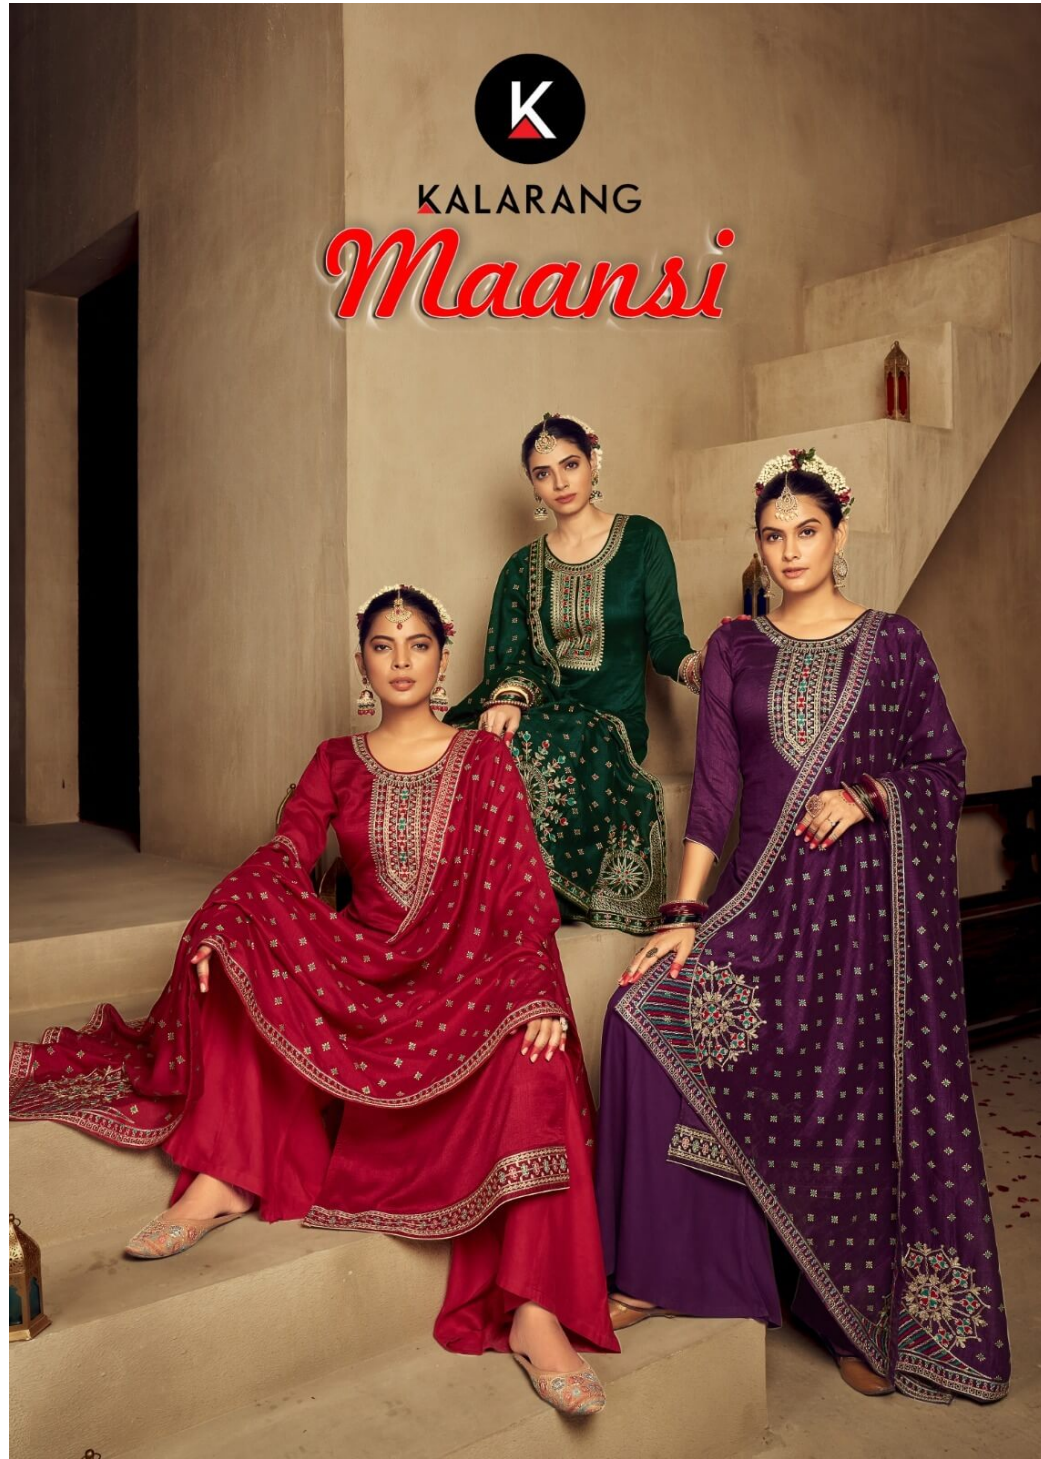

KALARANG

Maansi