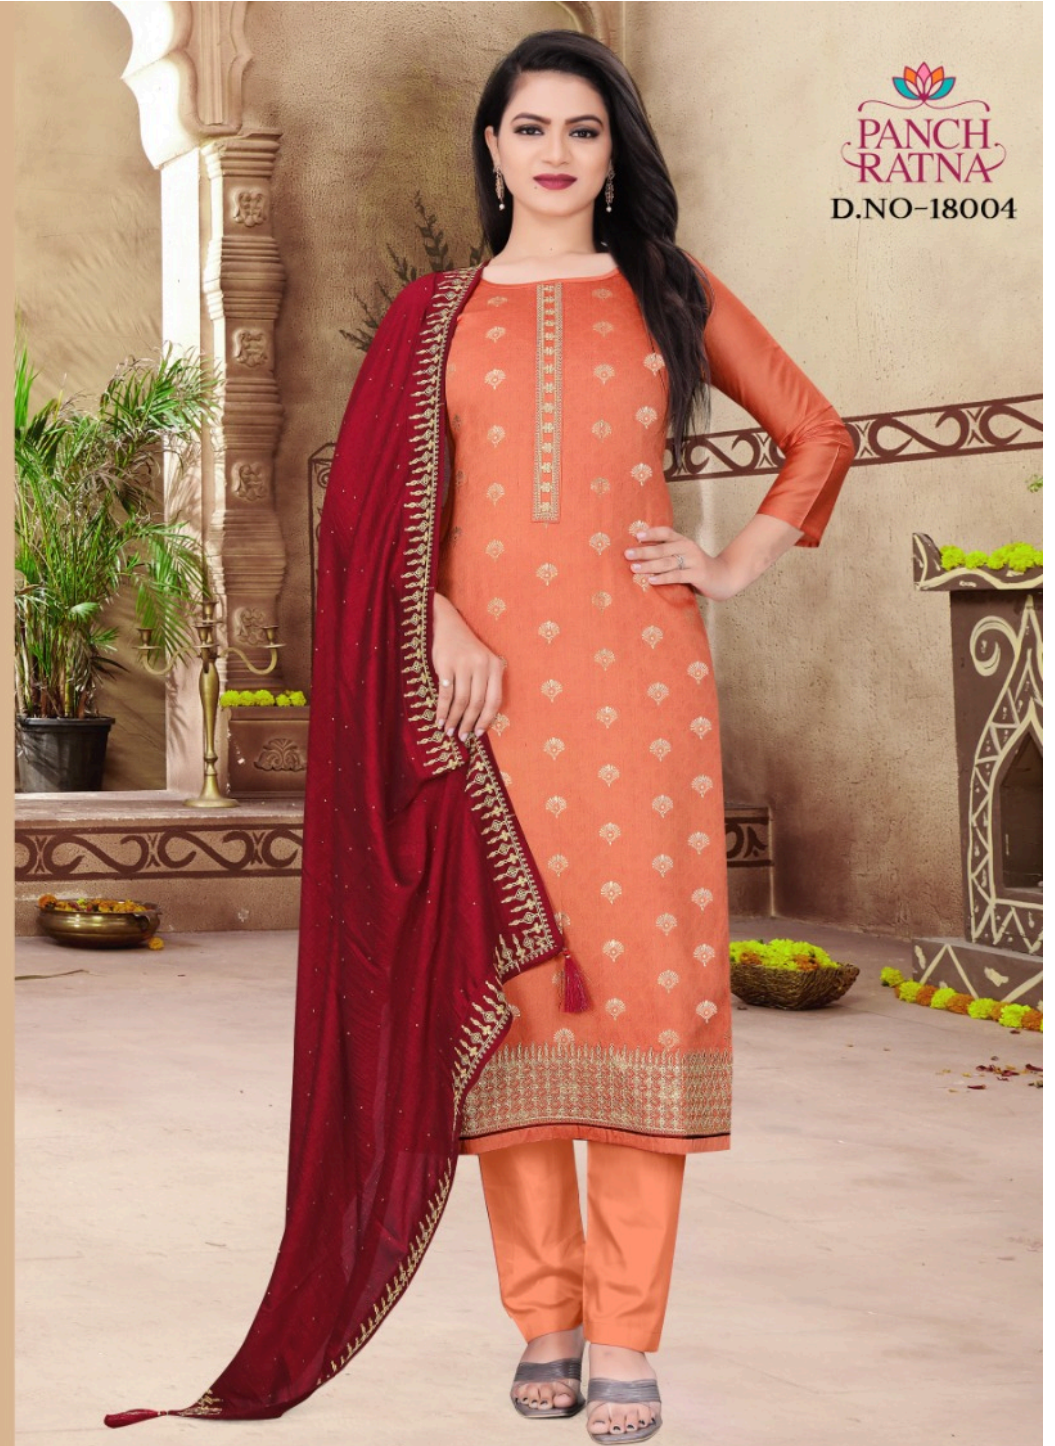

PANCH
RATNA
D.NO-18004