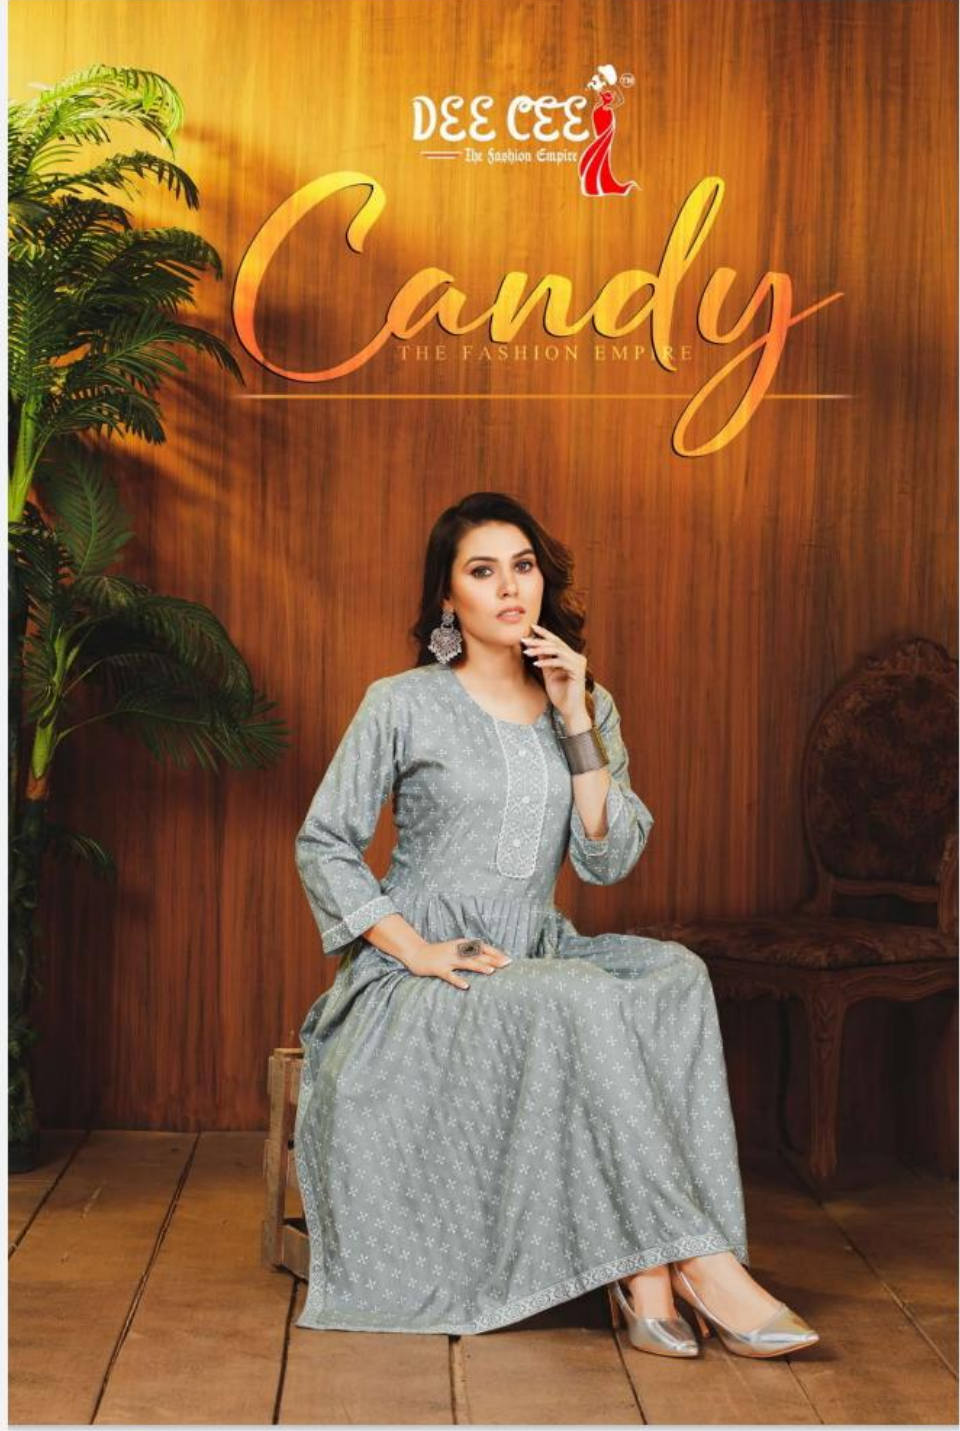

DEE CEE  
— The Fashion Empire

# Candy

THE FASHION EMPIRE

DEE CEE  
— The Fashion Empire —  
CANDY

1004

DEE CEE  
— The Fashion Empress —  
CANDY

1006

DEE CEE  
The Fashion Empire

ALL GIRLS ARE GORGEOUS. JUST LIKE YOU

# Candy

THE FASHION EMPIRE

FAB:- HEAVY RAYON  
PATTERN:- WHITE KHADI SCREEN PRINT NAYFA CL. LONG KURTI  
WITH LACE DETAILING ON NECK AND ON 3/4 SLEEVE.  
LENTH:- 46"+  
GHERA :- 41"+  
SIZE:- M L XL XXL 3XL 4XL