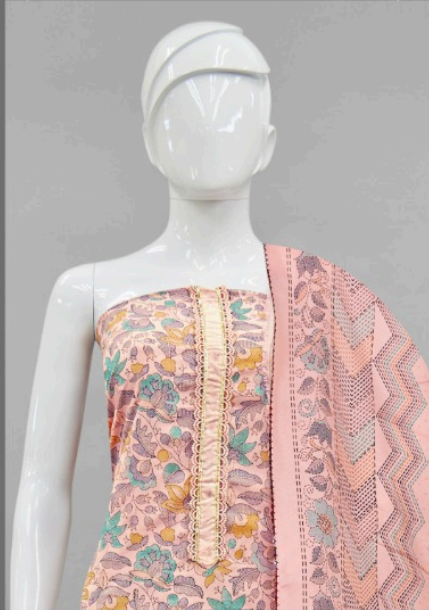

Gipson[®]
PRINT Pvt Ltd.

PASHMINA
QUEEN (1971)

PASHMINA QUEEN

PRODUCT DETAIL

~TOP~

Pashmina jacquard
Gold Print With Work.

~BOTTOM~

Pashmina Dyed.

~DUPATTA~

Pashmina Print.

D. No 1971-A

Always No.1

A PRODUCT BY

Bipson[®]

**PASHMINA
QUEEN
(1971)**

Top :- Pashmina jacquard Gold
Print With Work.

Bottom :- Pashmina Dyed.

Dupatta :- Pashmina Print.

PASHMINA QUEEN

PRODUCT DETAIL

~TOP~

Pashmina jacquard
Gold Print With Work.

~BOTTOM~

Pashmina Dyed.

~DUPATTA~

Pashmina Print.

D. No 1971-C

PASHMINA QUEEN

PRODUCT DETAIL

~TOP~

Pashmina jacquard
Gold Print With Work.

~BOTTOM~