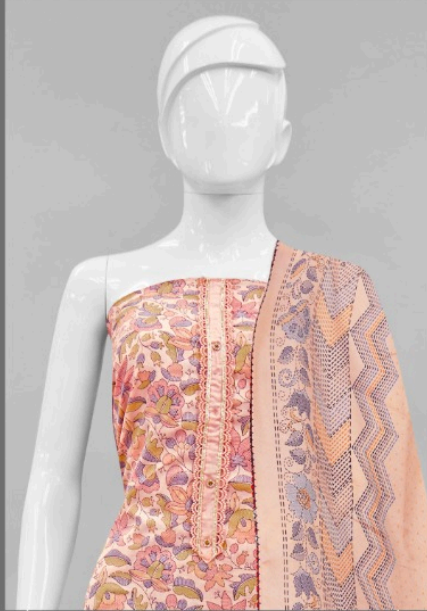

Gipson[®]
PRINT Pvt Ltd.

PASHMINA
QUEEN (1971)

PASHMINA QUEEN

PRODUCT DETAIL

~TOP~

Pashmina jacquard
Gold Print With Work.

~BOTTOM~

Pashmina Dyed.

~DUPATTA~

Pashmina Print.

D. No 1971-A

Always No.1

A PRODUCT BY

Bipson[®]

**PASHMINA
QUEEN
(1971)**

Top :- Pashmina jacquard Gold
Print With Work.

Bottom :- Pashmina Dyed.

Dupatta :- Pashmina Print.

PASHMINA QUEEN

PRODUCT DETAIL

~TOP~

Pashmina jacquard
Gold Print With Work.

~BOTTOM~

Pashmina Dyed.

~DUPATTA~

Pashmina Print.

D. No 1971-C

PASHMINA QUEEN

PRODUCT DETAIL

~TOP~

Pashmina jacquard
Gold Print With Work.

~BOTTOM~