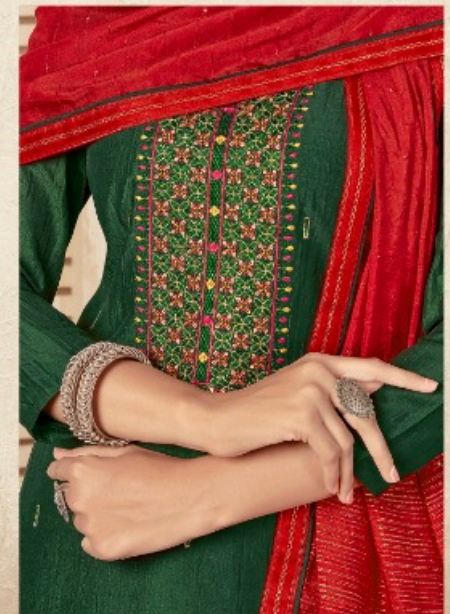

### *Beauty of eternal*

let your beauty transcend time with our timeless collection and exquisite designs. Designed to adorn you in elegance and elevate you to a pedestal of immortal beauty and style.

12062

12063

*The Blues of eternity*

Colourful bright and awash in splendor unmatched - these dresses do your charm justice like none other, fill the world around you with brightness unbound.

12065

12064

12061

12062