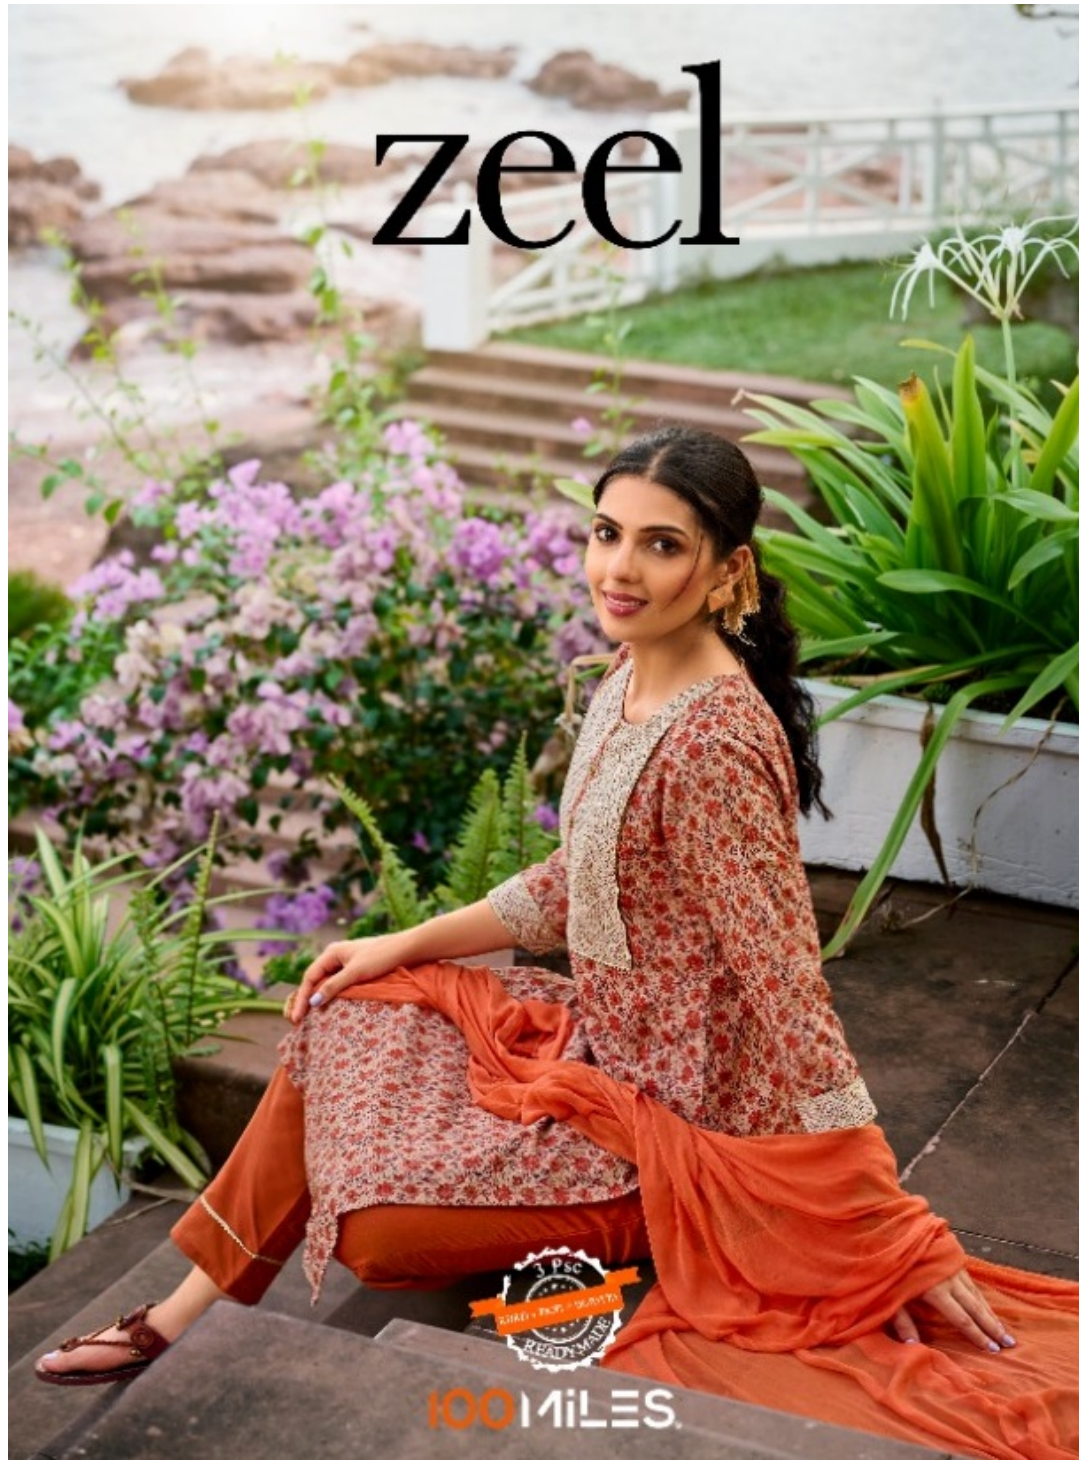

# zeel

100MILES.

zeel  
01

PSC  
NEUTRAL - BOUTE - EKOPAKETA  
READY-MADE

100% COTTON  
100MILES

zeel

04

100% COTTON  
100MILES