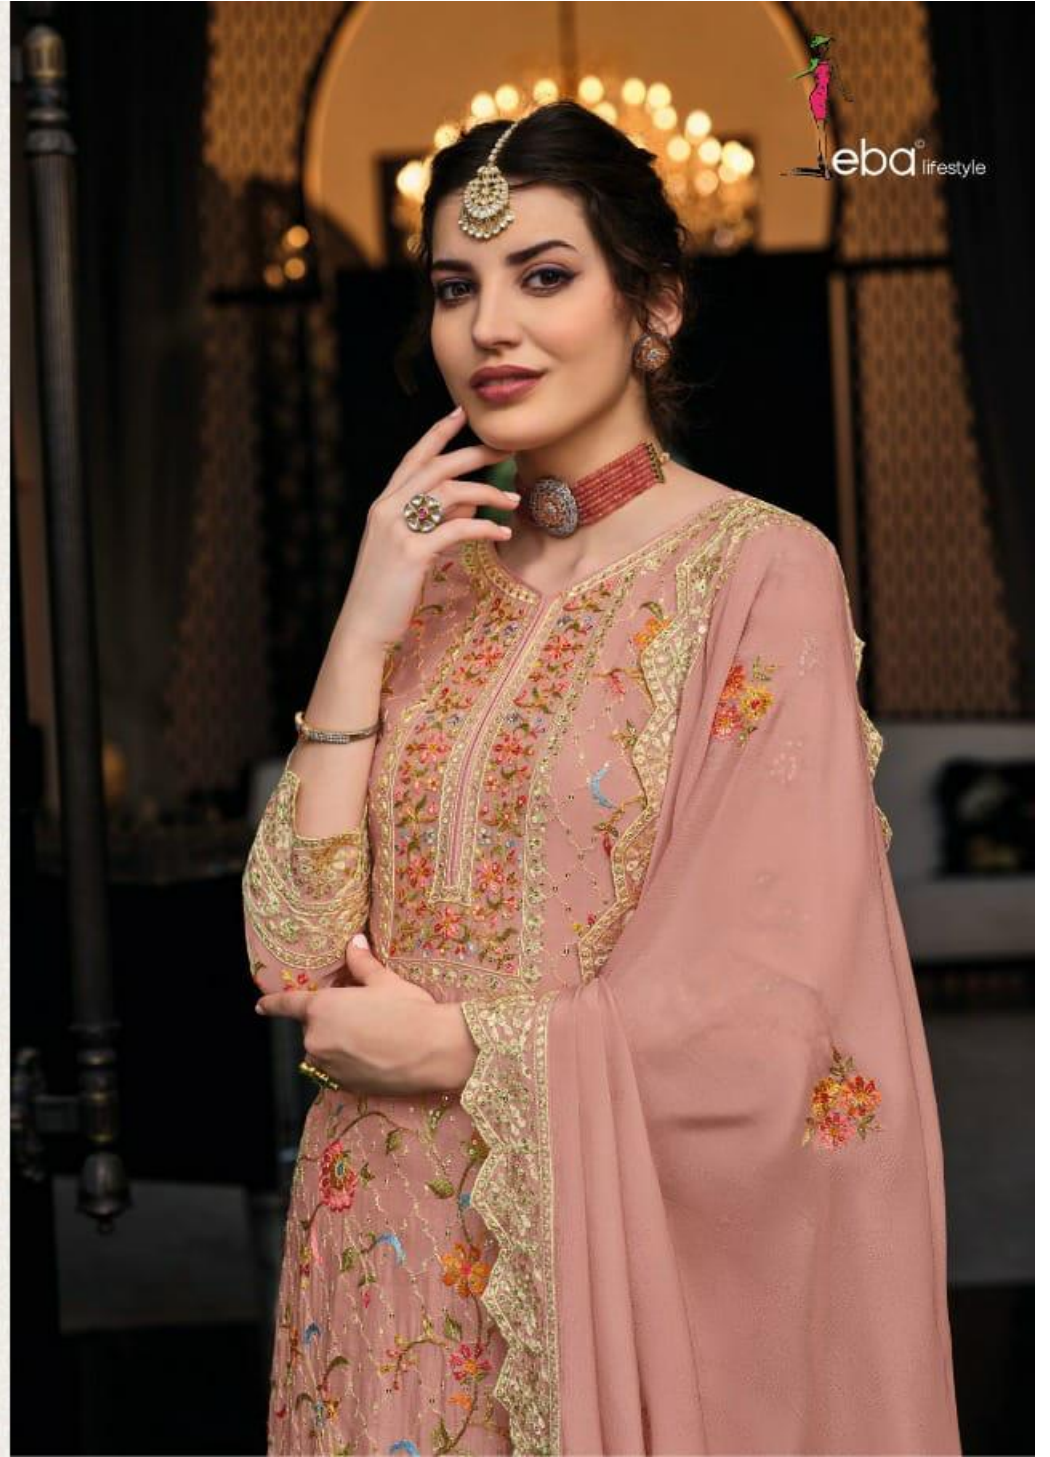

STYLING: SANEER
PHOTOGRAPHY: ANAND

eba lifestyle

Complimentri copy not for sale

SHAGUN

SHAGUN | 1447

SHAGUN | 1448

eba lifestyle

Leba[®] lifestyle
SHAGUN