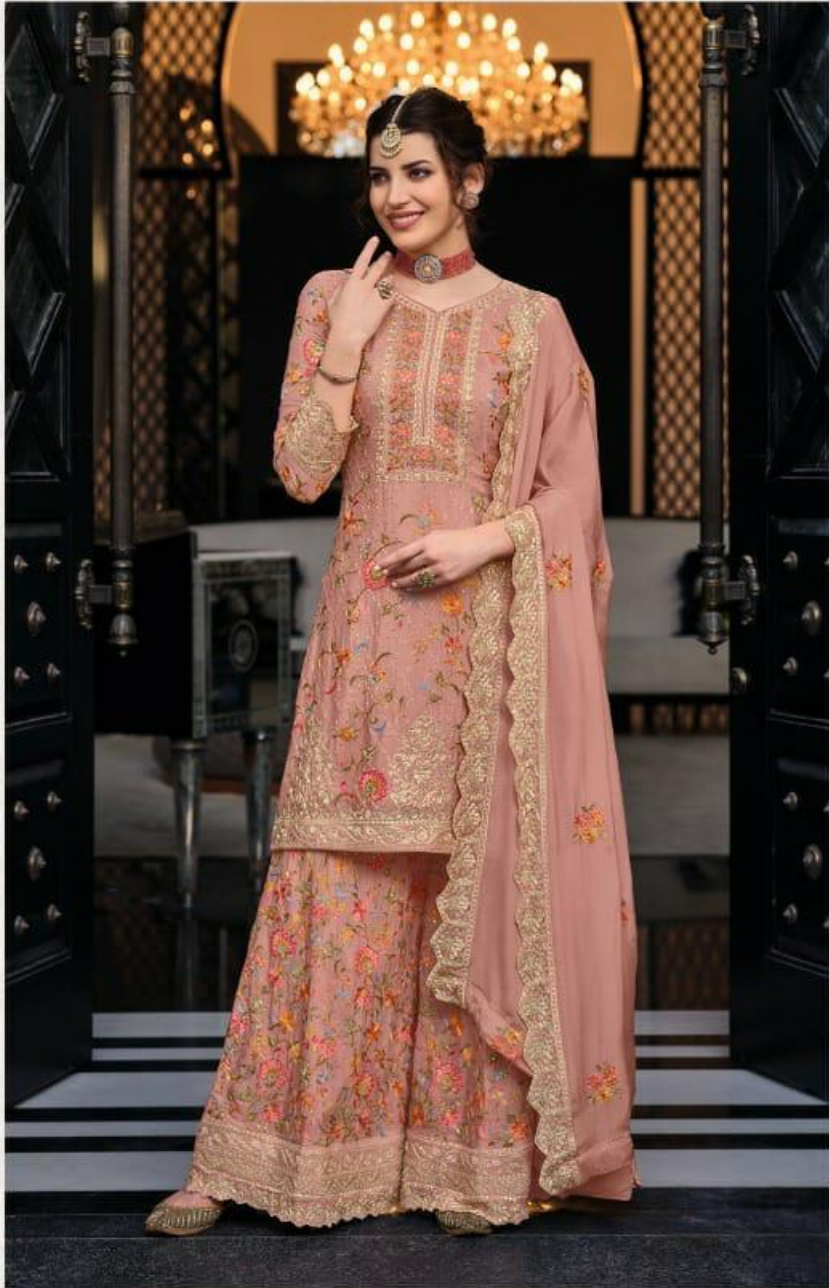

STYLING: SANEER
PHOTOGRAPHY: ANAND

eba lifestyle

Complimentri copy not for sale

SHAGUN

SHAGUN | 1447

SHAGUN | 1448

eba lifestyle

Leba[®] lifestyle
SHAGUN