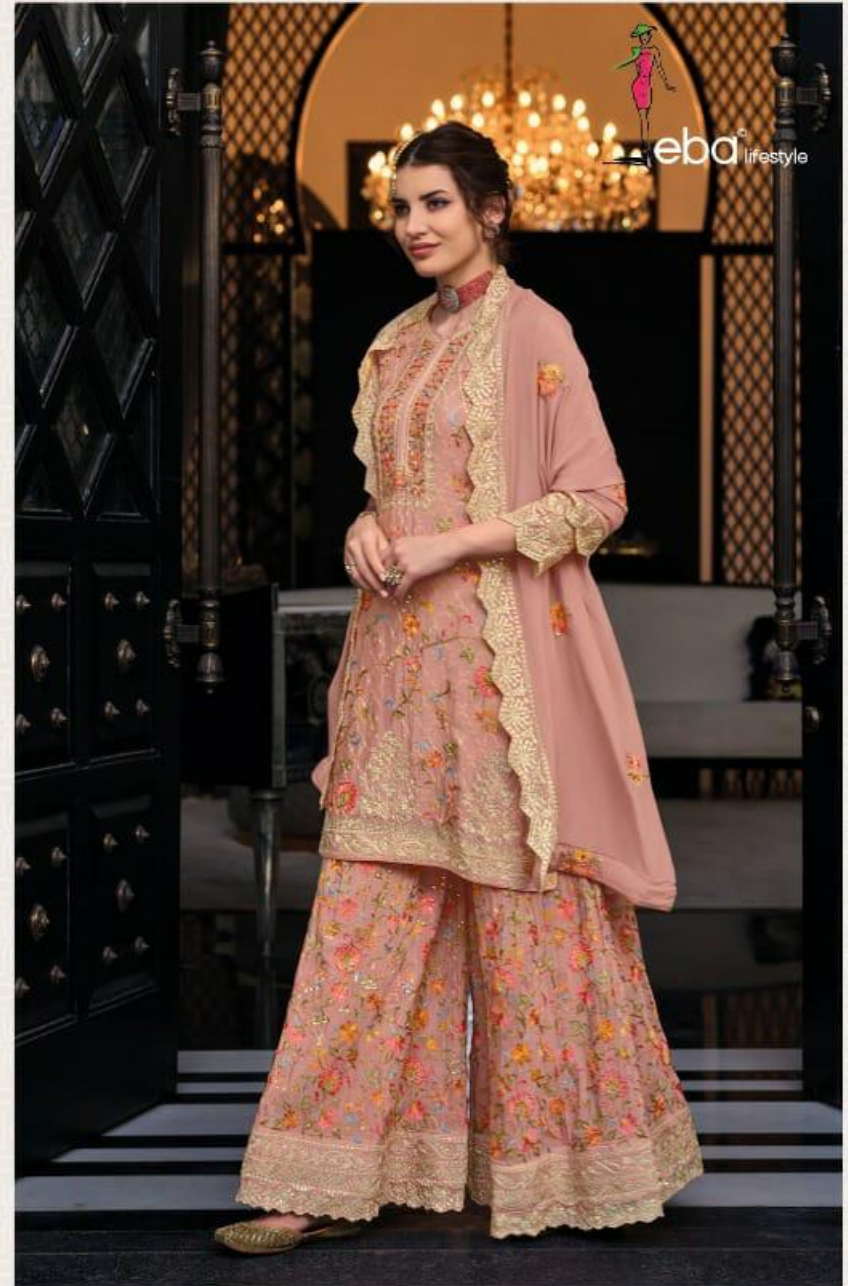

STYLING: SANEER
PHOTOGRAPHY: ANAND

eba lifestyle

Complimentri copy not for sale

SHAGUN

SHAGUN | 1447

SHAGUN | 1448

eba lifestyle

Leba[®] lifestyle
SHAGUN