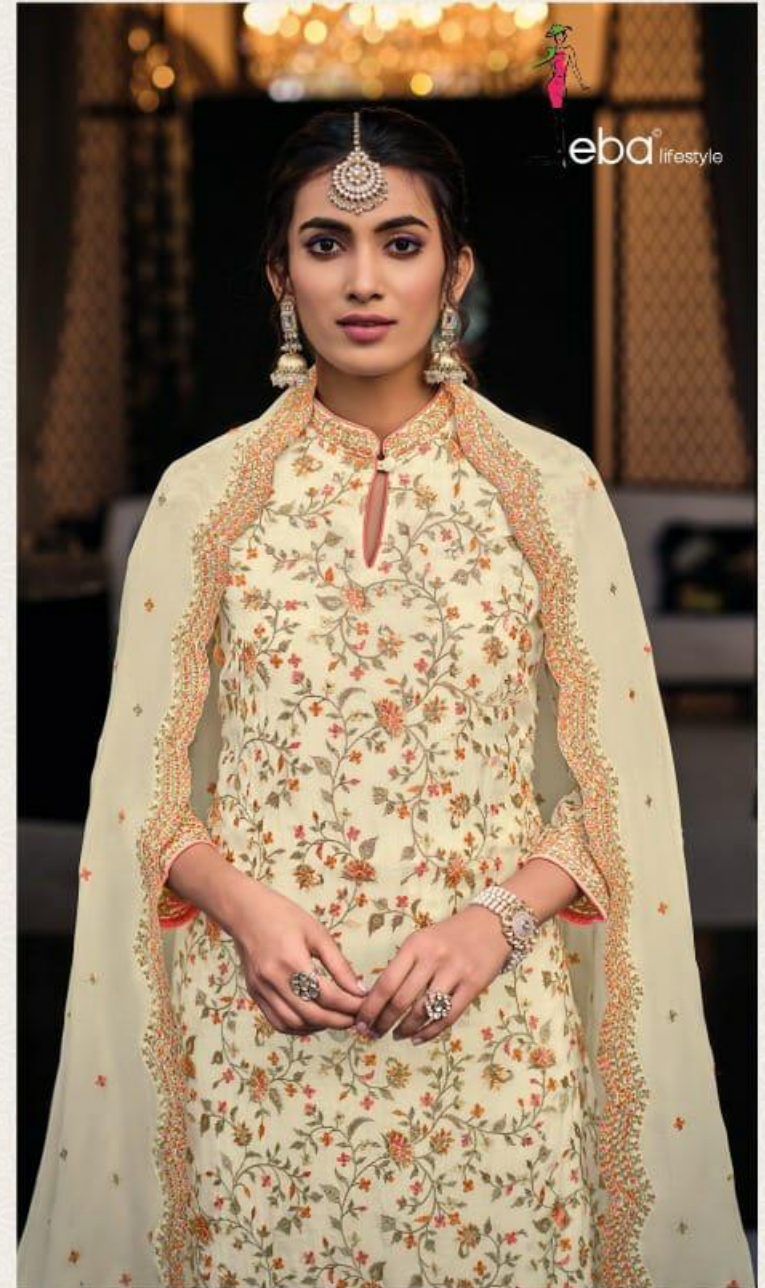

STYLING: SANEER
PHOTOGRAPHY: ANAND

eba lifestyle

Complimentri copy not for sale

SHAGUN

SHAGUN | 1447

SHAGUN | 1448

eba lifestyle

Leba[®] lifestyle
SHAGUN