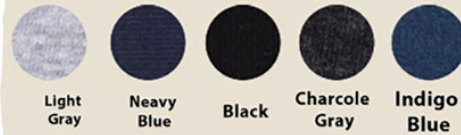

Essentials
BY KAYA

TRACK PANT

STYLE NO. #B102

Size	Fit to Waist*
S	24in - 26in
M	26in - 28in
L	28in - 30in
XL	30in - 32in
XXL	32in - 34in
XXXL	34in - 36in

AVAILABLE SIZES

COLORS AVAILABLE

Light
Gray

Neavy
Blue

Black

Charcole
Gray

Indigo
Blue

FABRIC

COTTON SPANDEX

MRP/-
509

2 SIDE POCKETS
WITH CHAIN

GOLDEN KAYA LOGO
ON SIDE

AVAILABLE SIZES

COLORS AVAILABLE

Light
Gray

Neavy
Blue

Black

Charcole
Gray

Indigo
Blue

FABRIC