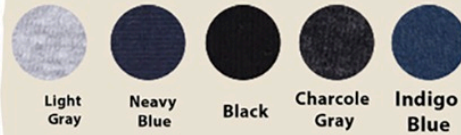

Black

Charcole
Gray

Indigo
Blue

FABRIC

COTTON SPANDEX

MRP/-
509

2 SIDE POCKETS
WITH CHAIN

GOLDEN KAYA LOGO
ON SIDE

AVAILABLE SIZES

COLORS AVAILABLE

Light
Gray

Neavy
Blue

Black

Charcole
Gray

Indigo
Blue

FABRIC