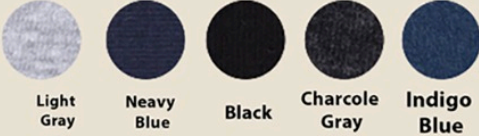

Essentials
BY KAYA

JOGGERS

STYLE NO. #B101

Size	Fit to Waist*
S	26in - 28in
M	28in - 30in
L	30in - 32in
XL	32in - 34in
XXL	34in - 36in
XXXL	36in - 38in

AVAILABLE SIZES

COLORS AVAILABLE

FABRIC
COTTON RICH

MRP/-
589

2 SIDE POCKETS,
BLACK KAYA LOGO
ON SIDE

*Ideal For Sleep, Home, Morning Walk
& Traveling*

colours may vary

Essentials
BY KAYA

JOGGERS

STYLE NO. #B101

Size	Fit to Waist*
S	26in - 28in
M	28in - 30in
L	30in - 32in
XL	32in - 34in
XXL	34in - 36in
XXXL	36in - 38in

AVAILABLE SIZES

COLORS AVAILABLE

Light Gray

Neavy Blue

Black

Charcole Gray

Indigo Blue

FABRIC
COTTON RICH