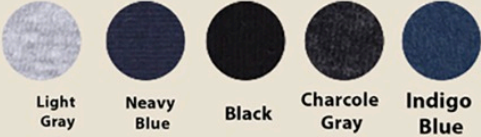

2 SIDE POCKETS,
BLACK KAYA LOGO
ON SIDE

*Ideal For Sleep, Home, Morning Walk
& Traveling*

colours may vary

Essentials
BY KAYA

JOGGERS

STYLE NO. #B101

Size	Fit to Waist*
S	26in - 28in
M	28in - 30in
L	30in - 32in
XL	32in - 34in
XXL	34in - 36in
XXXL	36in - 38in

AVAILABLE SIZES

COLORS AVAILABLE

Light Gray

Neavy Blue

Black

Charcole Gray

Indigo Blue

FABRIC
COTTON RICH