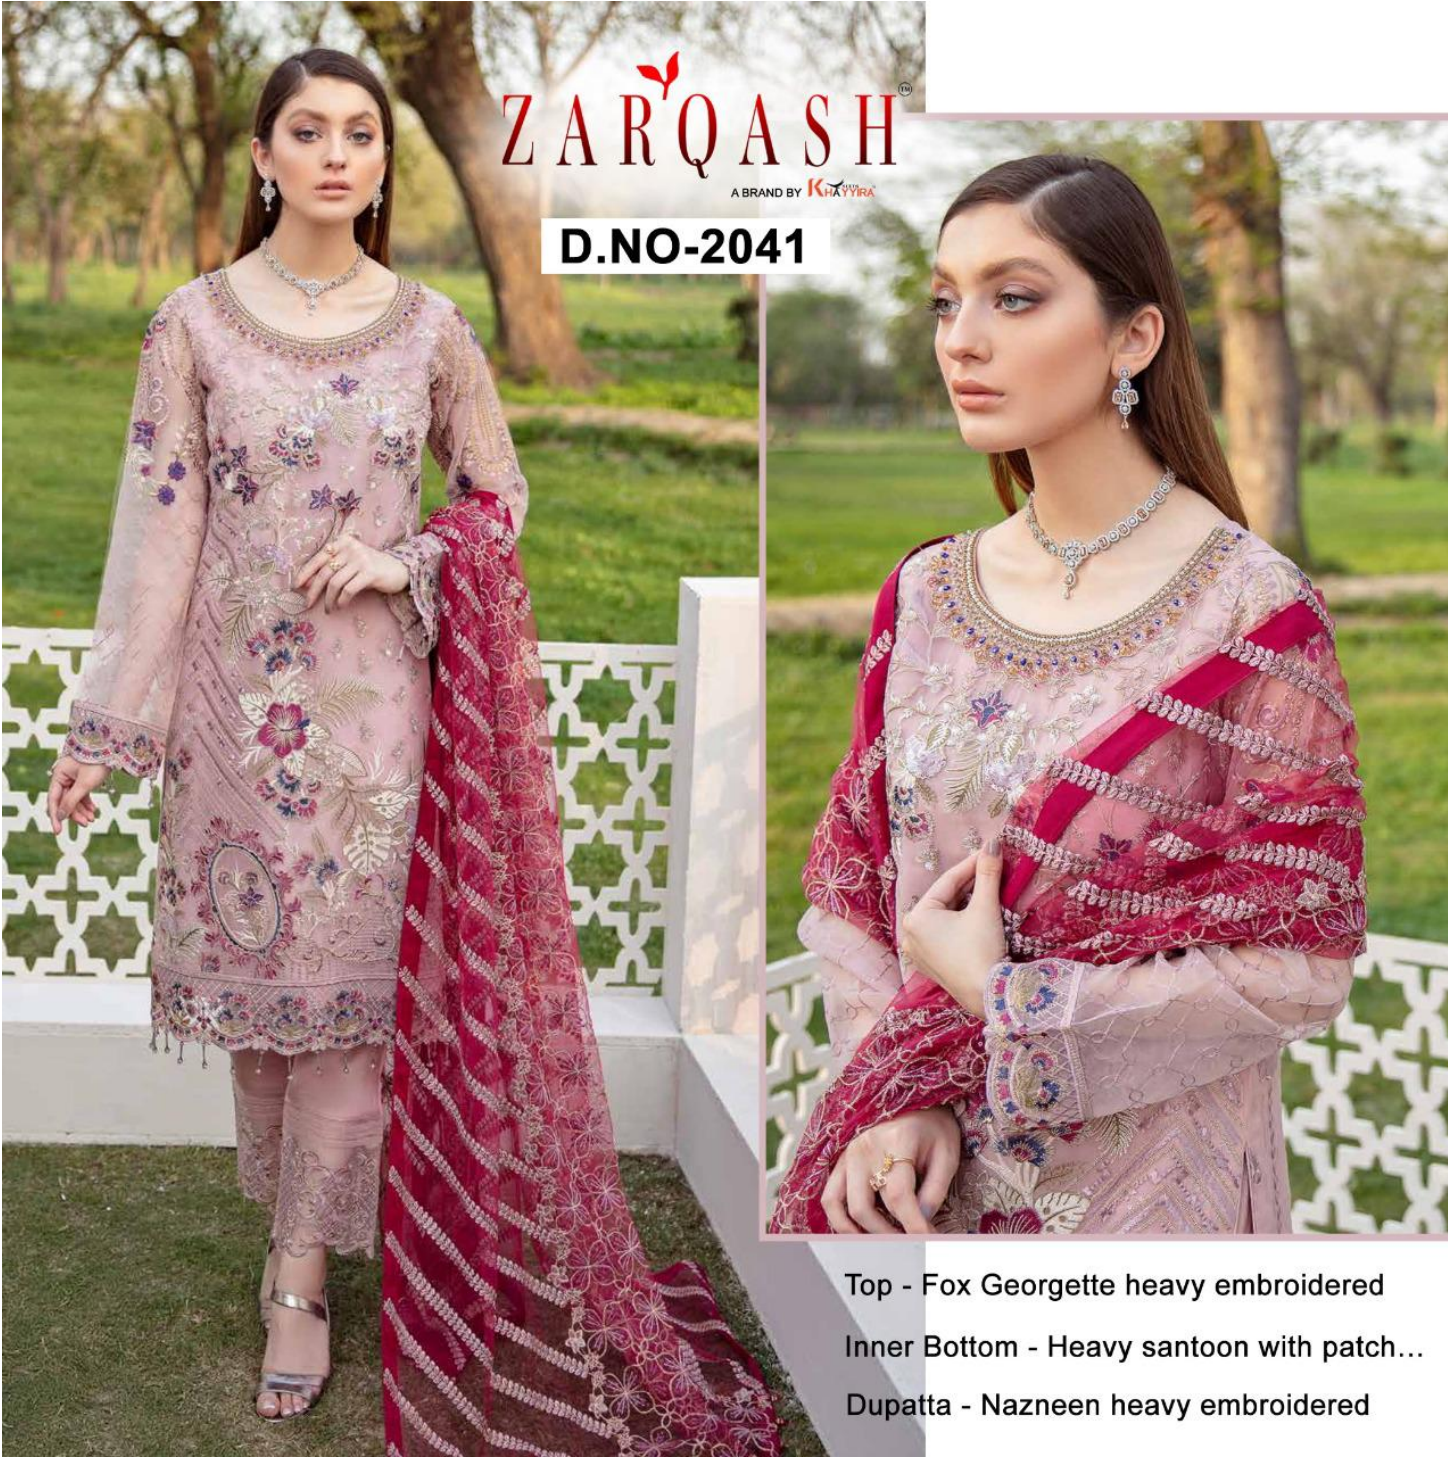

ZARQASHTM

A BRAND BY KHAYYRA

D.NO-2041

Top - Fox Georgette heavy embroidered

Inner Bottom - Heavy santoon with patch...

Dupatta - Nazneen heavy embroidered

ZARQASHTM

A BRAND BY KHAYYRA

D.NO-2041

Top - Fox Georgette heavy embroidered

Inner Bottom - Heavy santoon with patch...

Dupatta - Nazneen heavy embroidered