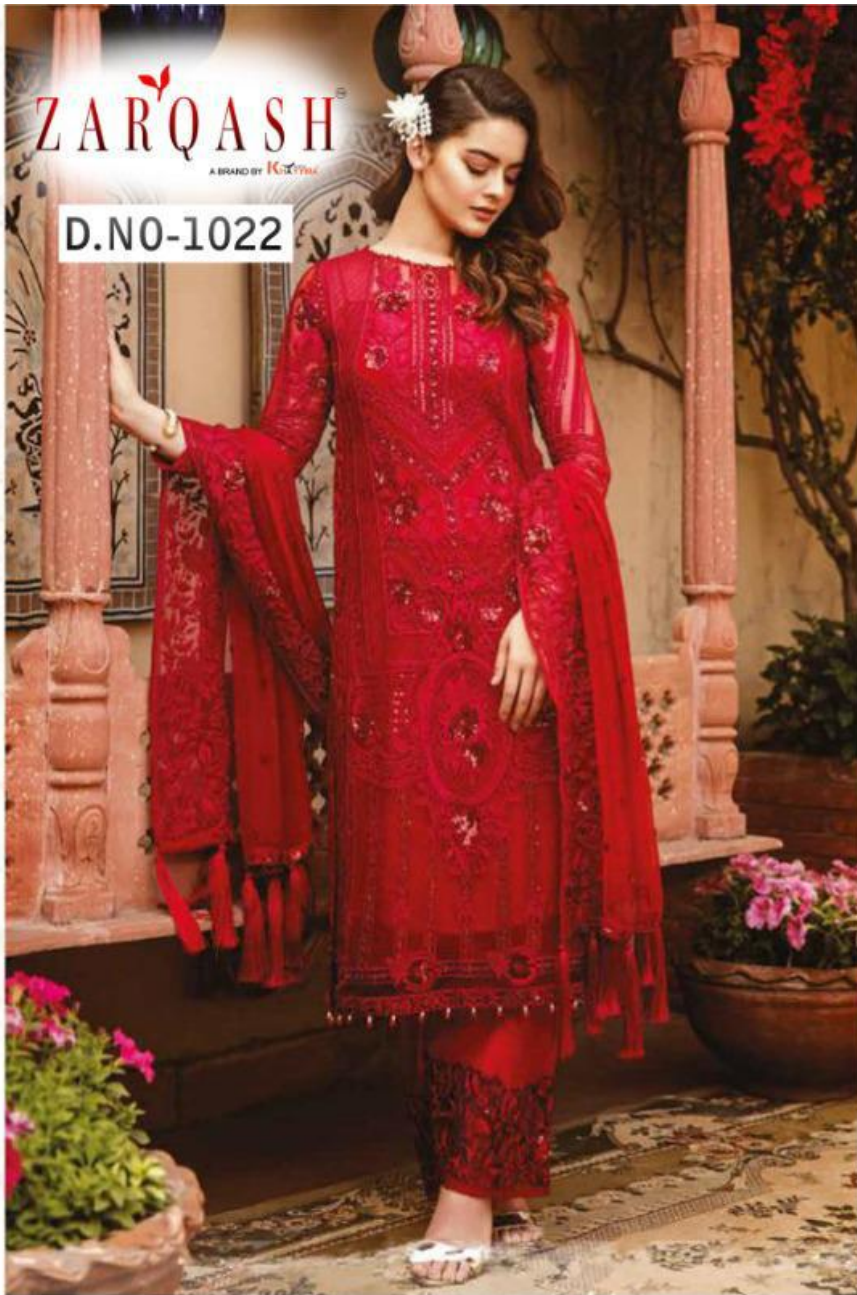

Top - Heavy Georgette Embroidered
Inner Bottom - Santoon With Emb. Patch
Dupatta - Nazneen embroidered

Top - Heavy Georgette Embroidered
Inner Bottom - Santoon With Emb. Patch
Dupatta - Nazneen embroidered